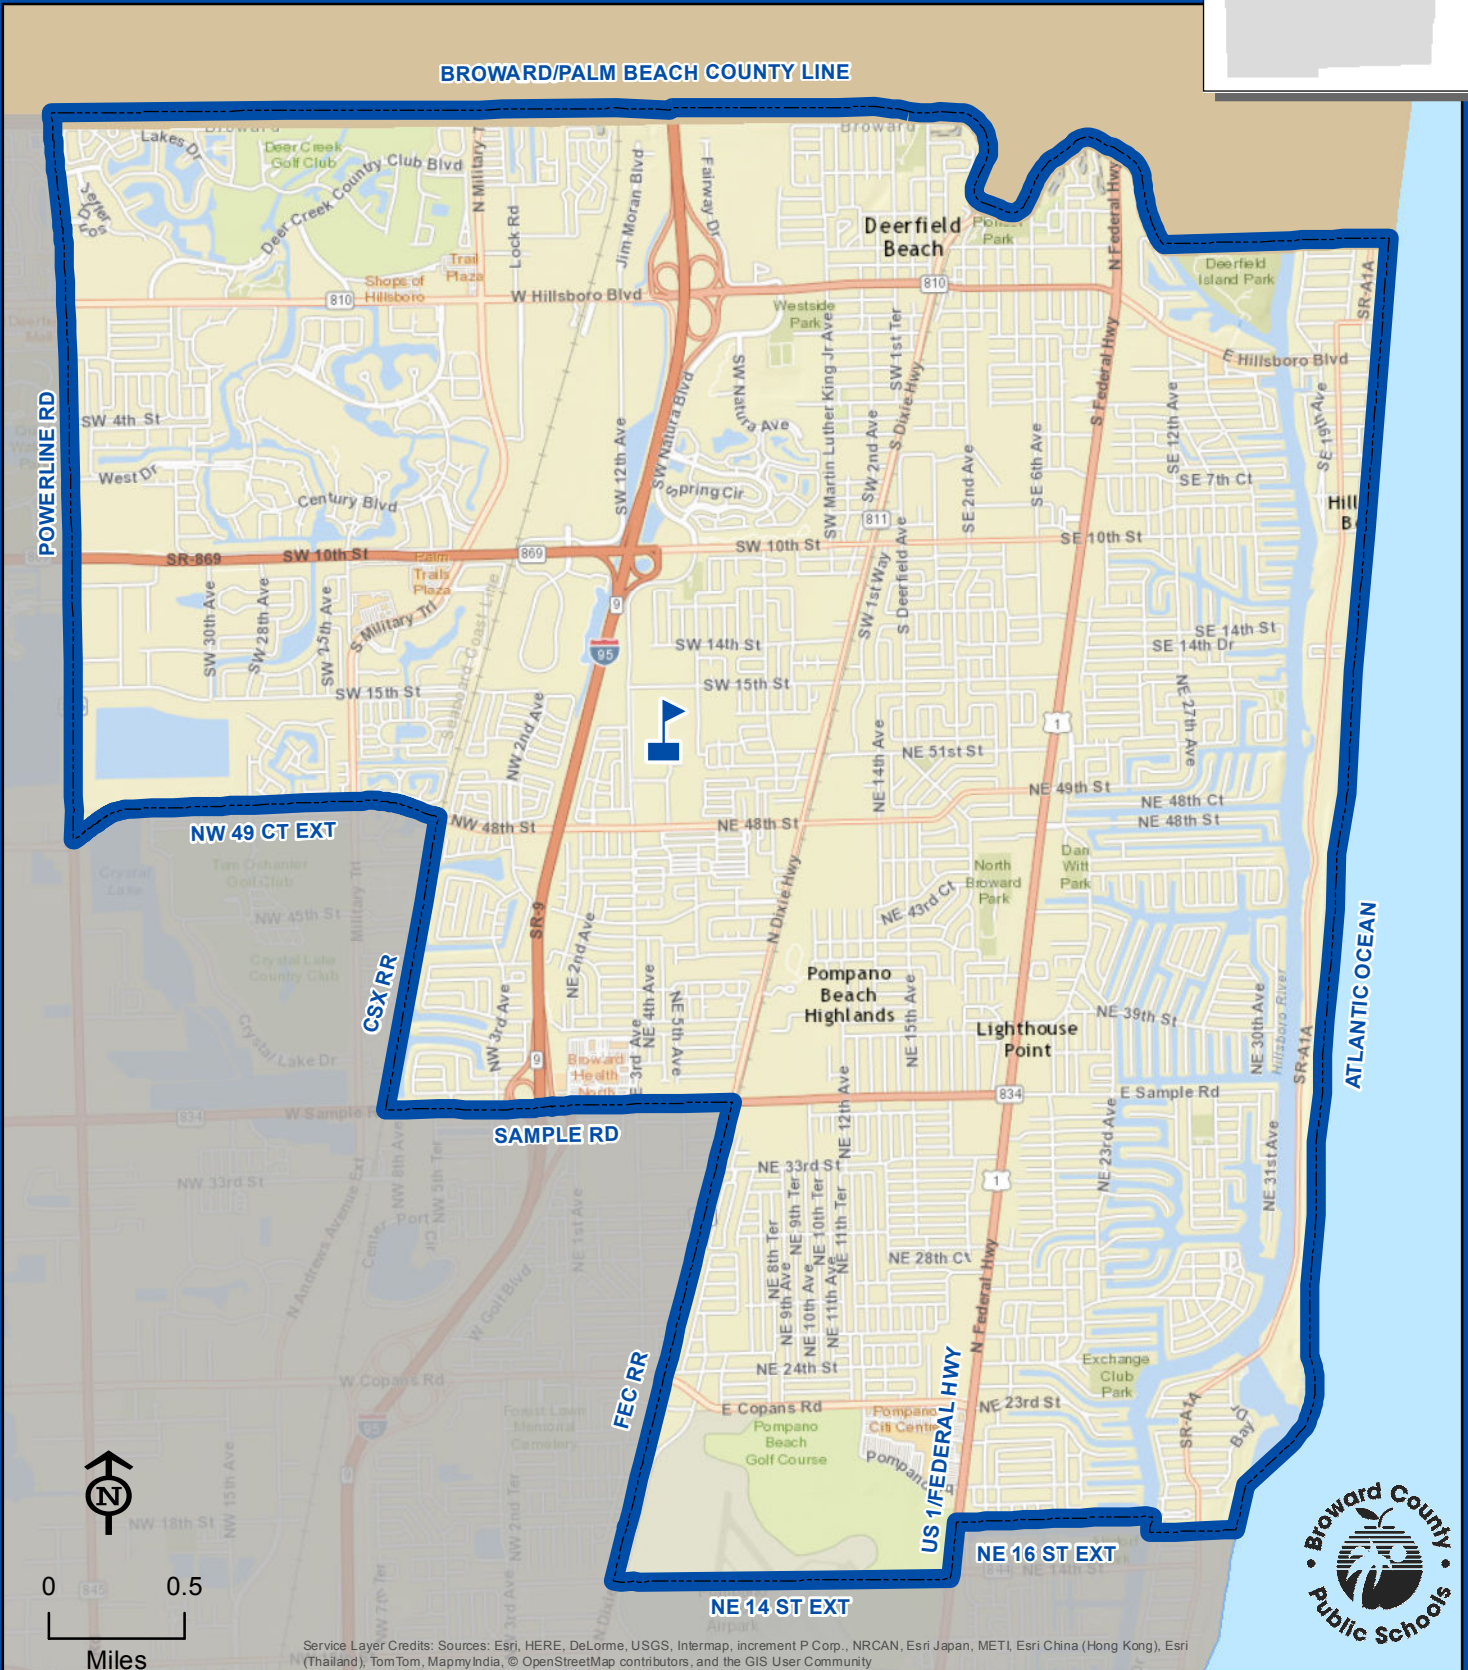

# DEERFIELD BEACH HIGH SCHOOL

910 SW 15 STREET  
DEERFIELD BEACH, FLORIDA 33441  
754-322-0650

Innovative Program  
Magnet School

BROWARD/PALM BEACH COUNTY LINE

Service Layer Credits: Sources: Esri, HERE, DeLorme, USGS, Intermap, increment P Corp., NRCAN, Esri Japan, METI, Esri China (Hong Kong), Esri (Thailand), TomTom, MapmyIndia, © OpenStreetMap contributors, and the GIS User Community

THIS MAP IS FOR CONCEPTUAL PURPOSES ONLY AND SHOULD NOT BE USED FOR LEGAL BOUNDARY DETERMINATIONS